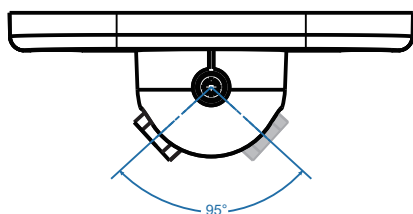

VST-862EX Series Outdoor PIR Motion Sensor

Specifications

PIR Motion Sensor	
Range	10 meters
Horizontal Angle	90° degrees
Installation Height	2 meters
Camera	
Lens	VGA CMOS Camera
Field of View	(H) 102° degrees
Resolution	640 x 480 pixels or 320 x 240 pixels
Night Illusion	Warm white fill light covering 5 meters (VST-862EX-F1) Infrared (IR) fill light covering 7 meters outdoor, 10 meters indoor with room size limited to 10m x 6m (VST-862EX-IL-F1)
Mechanical	
Frequency	868 MHz / 433 MHz
Power Source	1.5V, L91 Lithium battery x 4
Battery Life	5 years*
Data Rate	10k, 20k, 30k, 50k, 80k
Weatherproof Standard	IP45
Mounting Options	Wall / Corner mount Optional accessory: Rotating holder
Rotating Angles (with Rotating holder)	Vertical: 69.5 degrees Horizontal: 95 degrees
Operating Temperature	-10°C to 45°C (14°F to 113°F)
Operating Humidity	Up to 85% non-condensing
Dimensions	862EX: 69 mm x 170 mm x 77 mm Rotating holder: 85.3 mm x 50.3 mm x 32.7 mm

* Note: Actual battery life may vary with product settings, operating environment, and usage patterns.

Compatible with Rotating Holder (Optional)

Top View