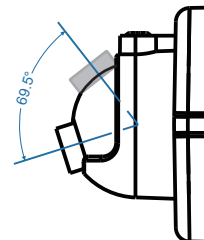

Side View

Ordering Information

VST-862EX-F1	Outdoor Camera PIR Motion Sensor with warm white fill light and compatible with Climax F1 gateways
VST-862EX-IL-F1	Outdoor Camera PIR Motion Sensor with infrared (IR) fill light and compatible with Climax F1 gateways
Rotating Holder	Optional mounting accessory